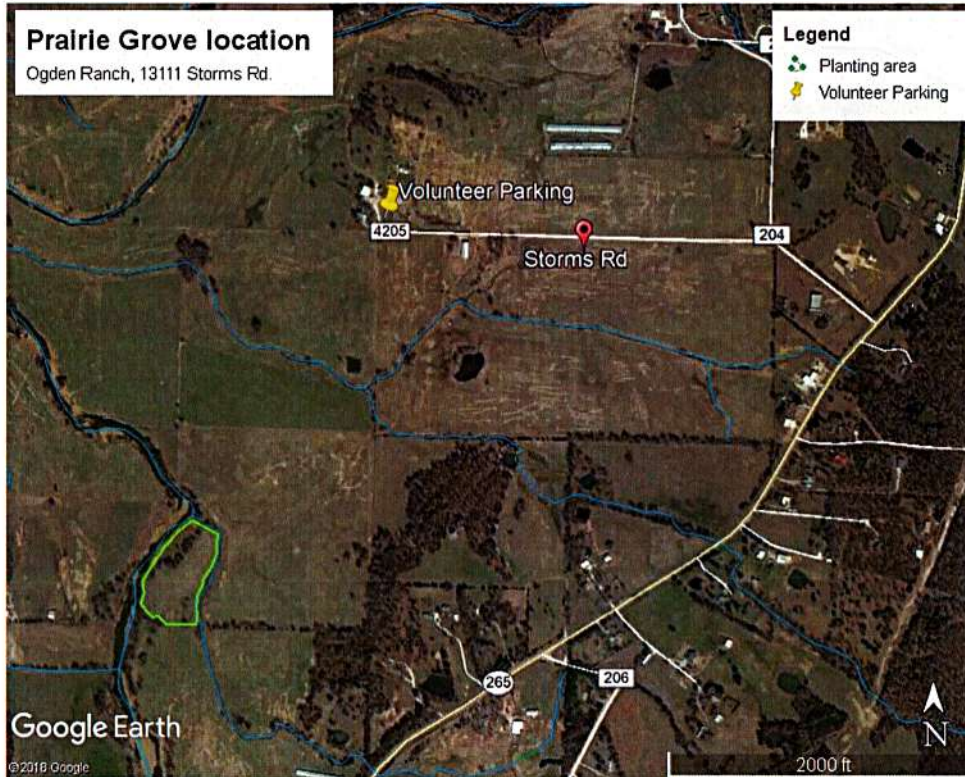

The Illinois River Watershed Partnership's 12th Annual Riparian Project is only 5 days away! We will be planting 1800 bare root saplings across multiple sites within the Illinois River Watershed this **Saturday, March 9th from 9-11am**. Planting trees and bushes in riparian (streamside) areas helps stabilize streambanks, preventing erosion, helps to filter contaminants and trash before reaching the water, and provides valuable wildlife habitat both on land and in the stream.

**The 5 planting locations (with maps) this year are:**

**Prairie Grove**- Ogden Ranch. Volunteers will drive across a cattle panel (multiple metal bars close together, fine for cars) and park at the house at the end of the road at 13111 Storms Rd., Prairie Grove, AR. From there, volunteers will be transported to the planting site in trucks.

**\*We could really use some extra volunteers at this location!**

**Springdale**- downtown along Spring Creek and the Razorback Greenway. Volunteers will park on S. Water St. or Allen Ave., just to the south of Luther George/Grove St. Park.

**Fayetteville**- along Owl Creek across from Woolsey Wet Prairie. Volunteer parking will be in the Villages of Sloanbrooke Subdivision on Oldham Dr., Fayetteville, AR.

Share this email:

[Manage](#) your preferences | [Opt out](#) using TrueRemove™  
Got this as a forward? [Sign up](#) to receive our future emails.  
View this email [online](#).